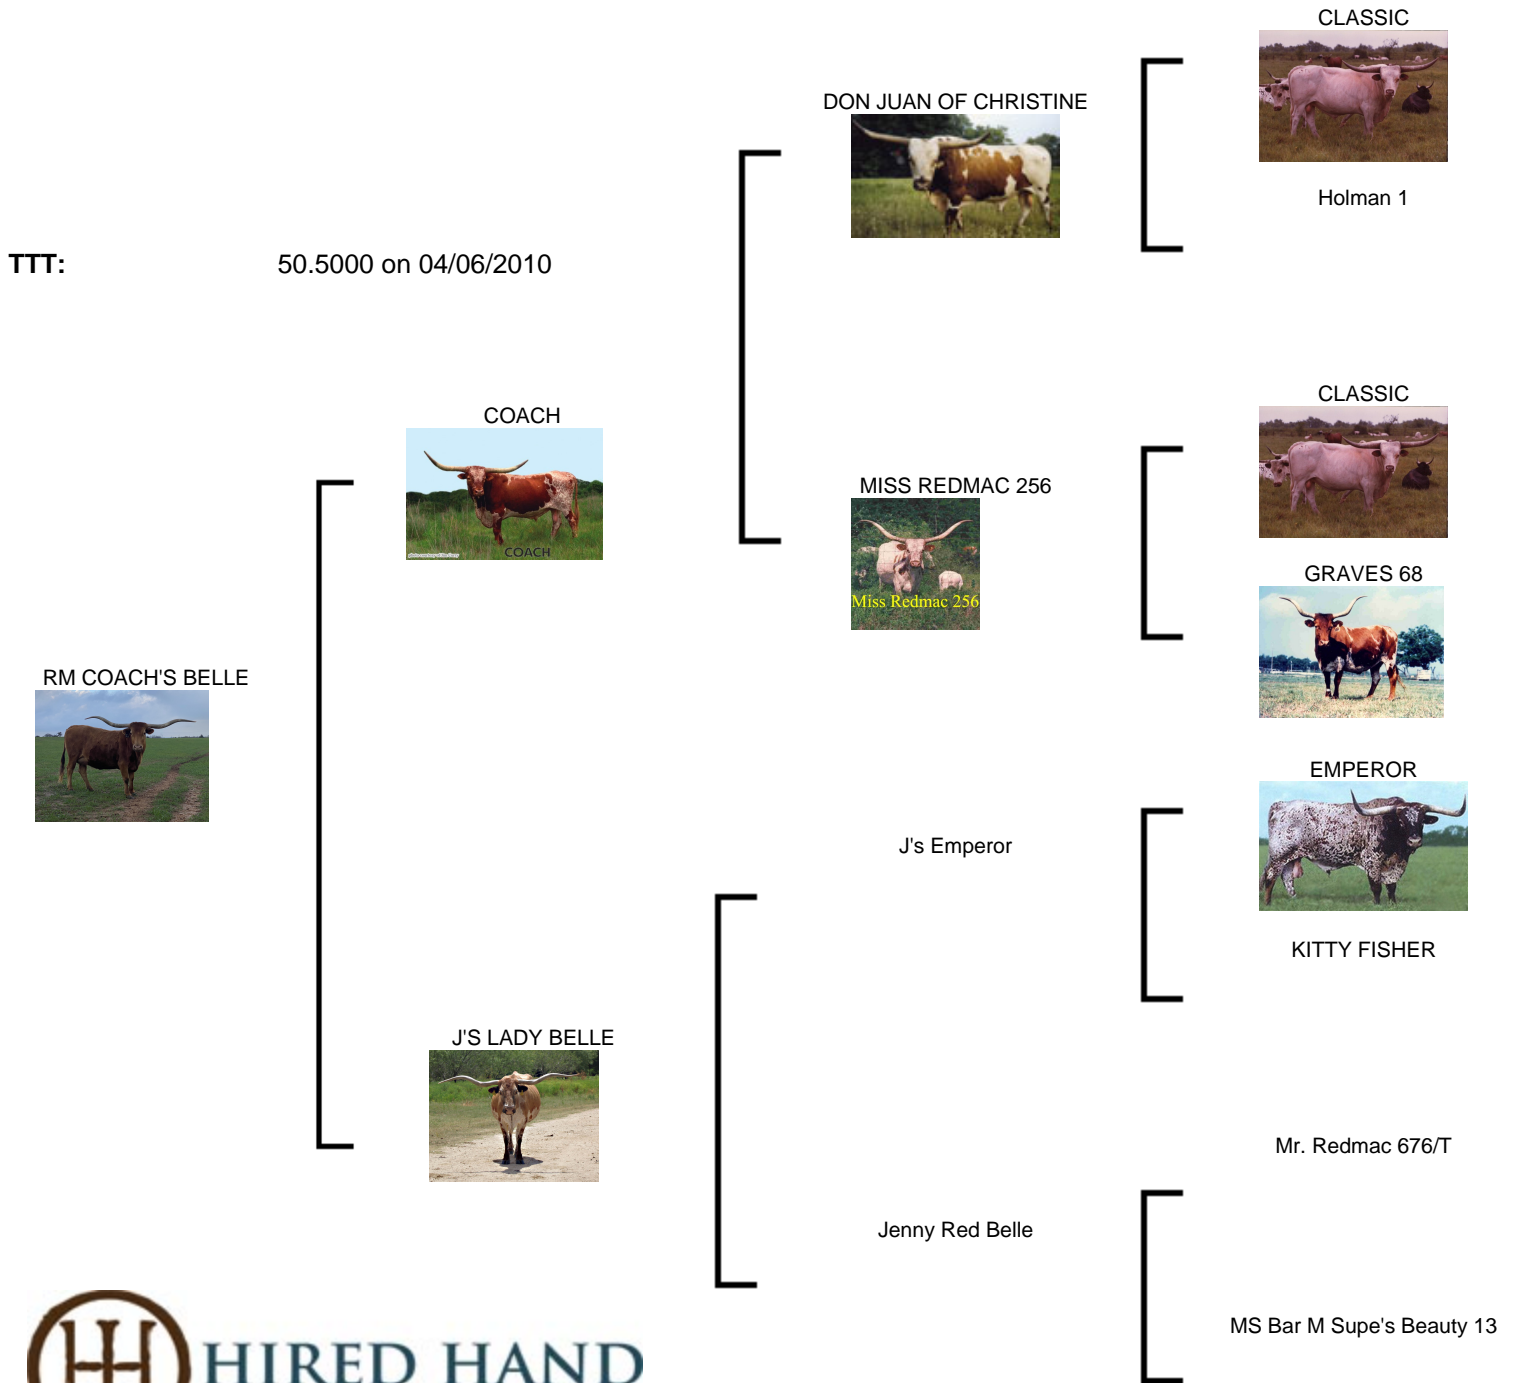

RM COACH'S BELLE

Date of Birth: 04/16/2007
Registration 1: C249748
Breeder: Red Mc Combs Ranches of Texas
Owner: Curtis & Donna Hoskins

Courtesy of Native Cattle Company

<http://www.hiredhandsoftware.com>